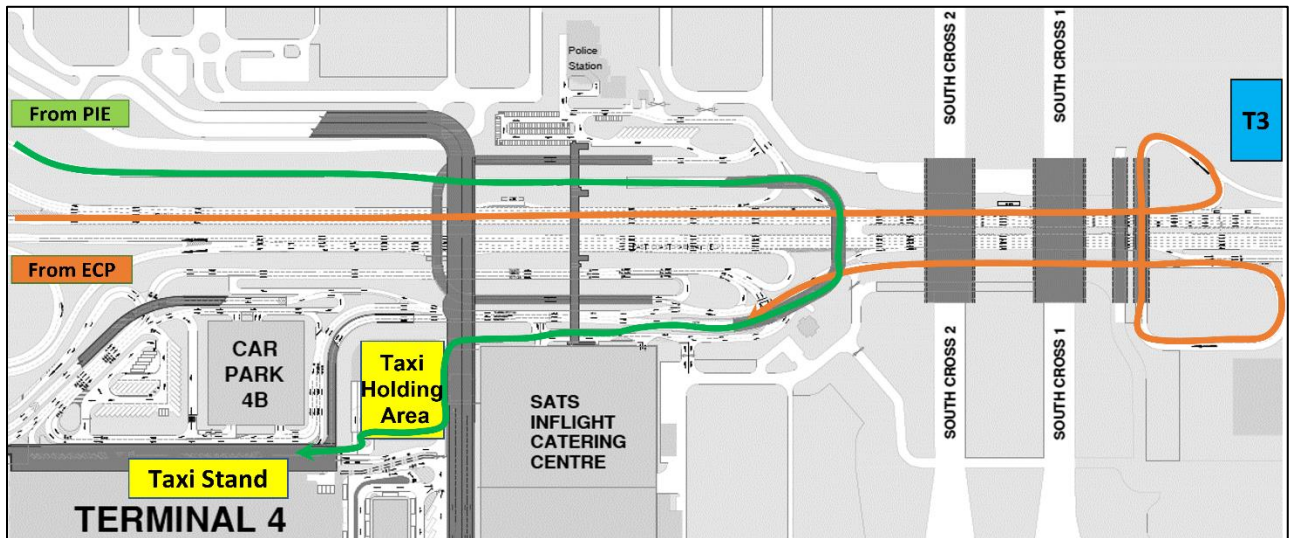

Directional Guide to Terminal 4 Taxi Stand / Taxi Holding Area

Directions (via ECP)

	Directions (via ECP)	Photos
1	Along ECP, keep left and turn left towards T4 Flyover	 <p>From ECP, Turn left towards T4 Flyover</p>
2	Continue along T4 Flyover	

3 **Keep left** and follow signs to Taxi Stand

4 **Continue straight** and enter taxi lane towards Taxi Stand / Taxi Holding Area

5 Turn right to **enter Taxi Holding Area**

6	<p>Wait here to be dispatched to Taxi Stand</p>	
---	--	--

Directions (via PIE)

	Directions (via PIE)	Photos
1	<p>Along PIE, go straight towards Airport Boulevard and follow signs to T4</p>	
2	<p>Keep left and follow signs to T4</p>	

<p>3</p>	<p>Continue straight and turn left towards T4</p>	
<p>4</p>	<p>Keep left on T4 Way and continue towards Taxi Stand</p>	
<p>4</p>	<p>Continue straight and enter taxi lane towards Taxi Stand / Taxi Holding Area</p>	

5 Turn right to **enter Taxi Holding Area**

6 **Wait here** to be dispatched to Taxi Stand